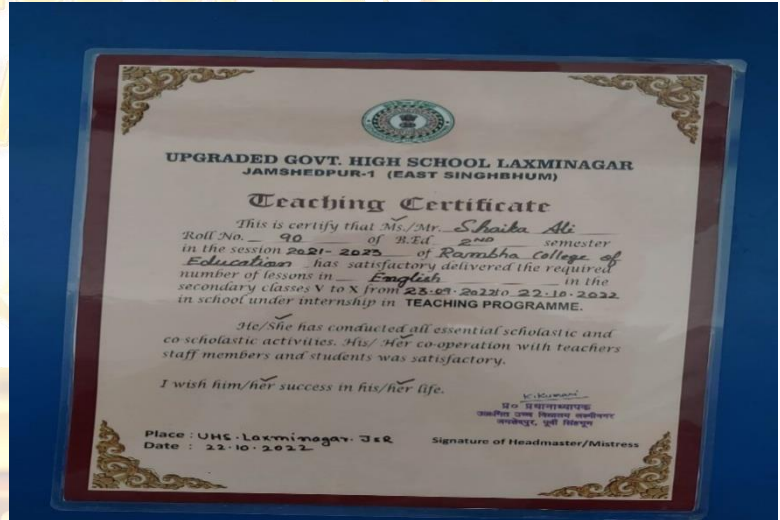

RAMBHA COLLEGE OF EDUCATION

MANAGED BY : RAMBHA SOCIAL WORK & EDUCATIONAL TRUST

CERTIFICATES

9102999123, 9102999124

contact.rambha@gmail.com

rambhacollege.in

AT + P.O. - GITILATA, P.S. - POTKA, EAST SINGHBHUM, 832107, JHARKHAND