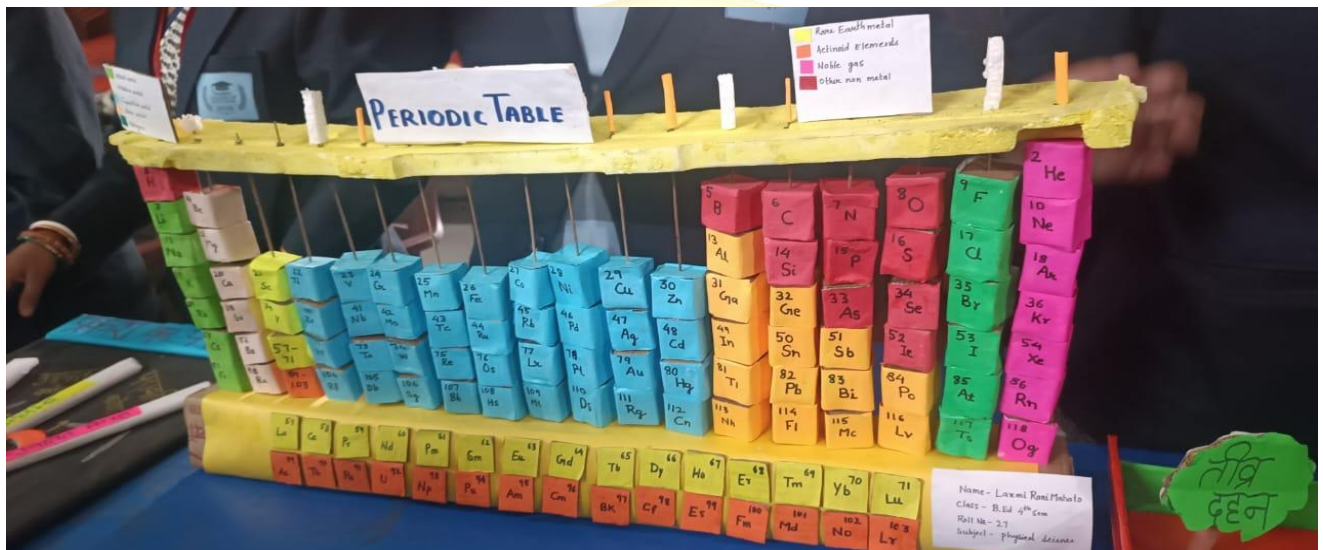

RAMBHA COLLEGE OF EDUCATION

MANAGED BY : RAMBHA SOCIAL WORK & EDUCATIONAL TRUST

TLM EXHIBITION PHOTO

Rajawati

Principal
Rambha College of Education
Girilata, JSR-832107

9102999123, 9102999124

contact.rambha@gmail.com

rambhacollege.in

AT + P.O. - GITILATA, P.S. - POTKA, EAST SINGHBHUM, 832107, JHARKHAND