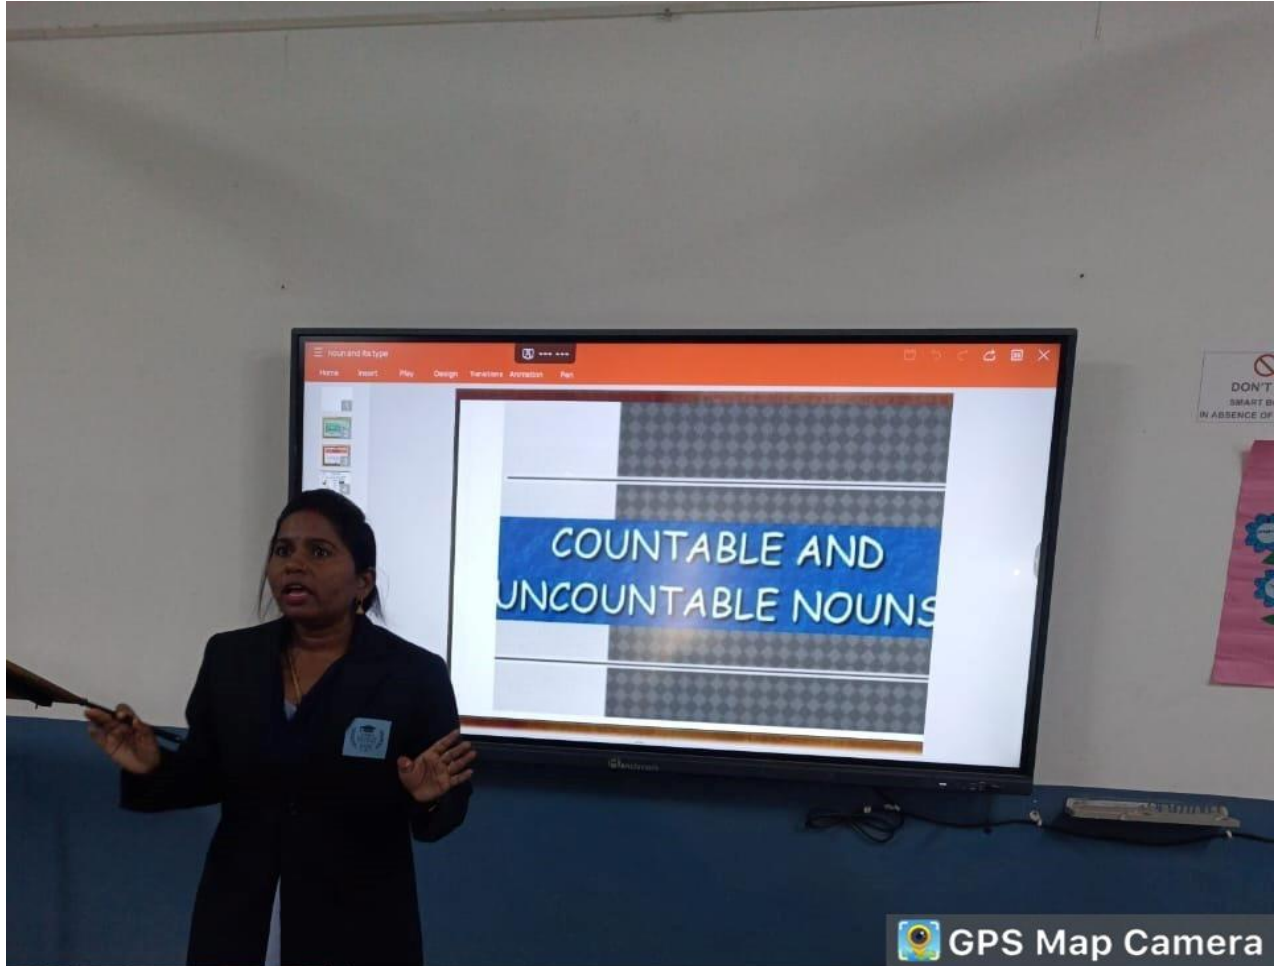

RAMBHA COLLEGE OF EDUCATION

MANAGED BY : RAMBHA SOCIAL WORK & EDUCATIONAL TRUST

GPS Map Camera