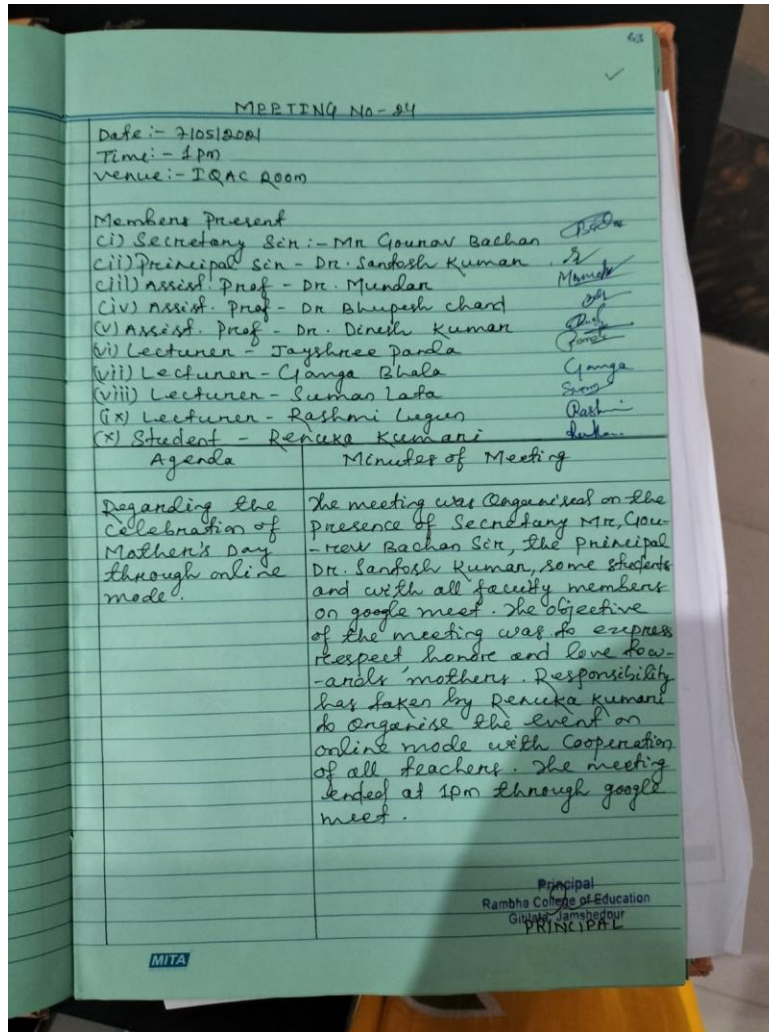

RAMBHA COLLEGE OF EDUCATION

MANAGED BY : RAMBHA SOCIAL WORK & EDUCATIONAL TRUST

STUDENTS COUNCIL MEETING WITH PRINCIPAL AND OTHER FACULTY MEMBERS

Principal
Rambha College of Education
Ghatilata, JSR-832107