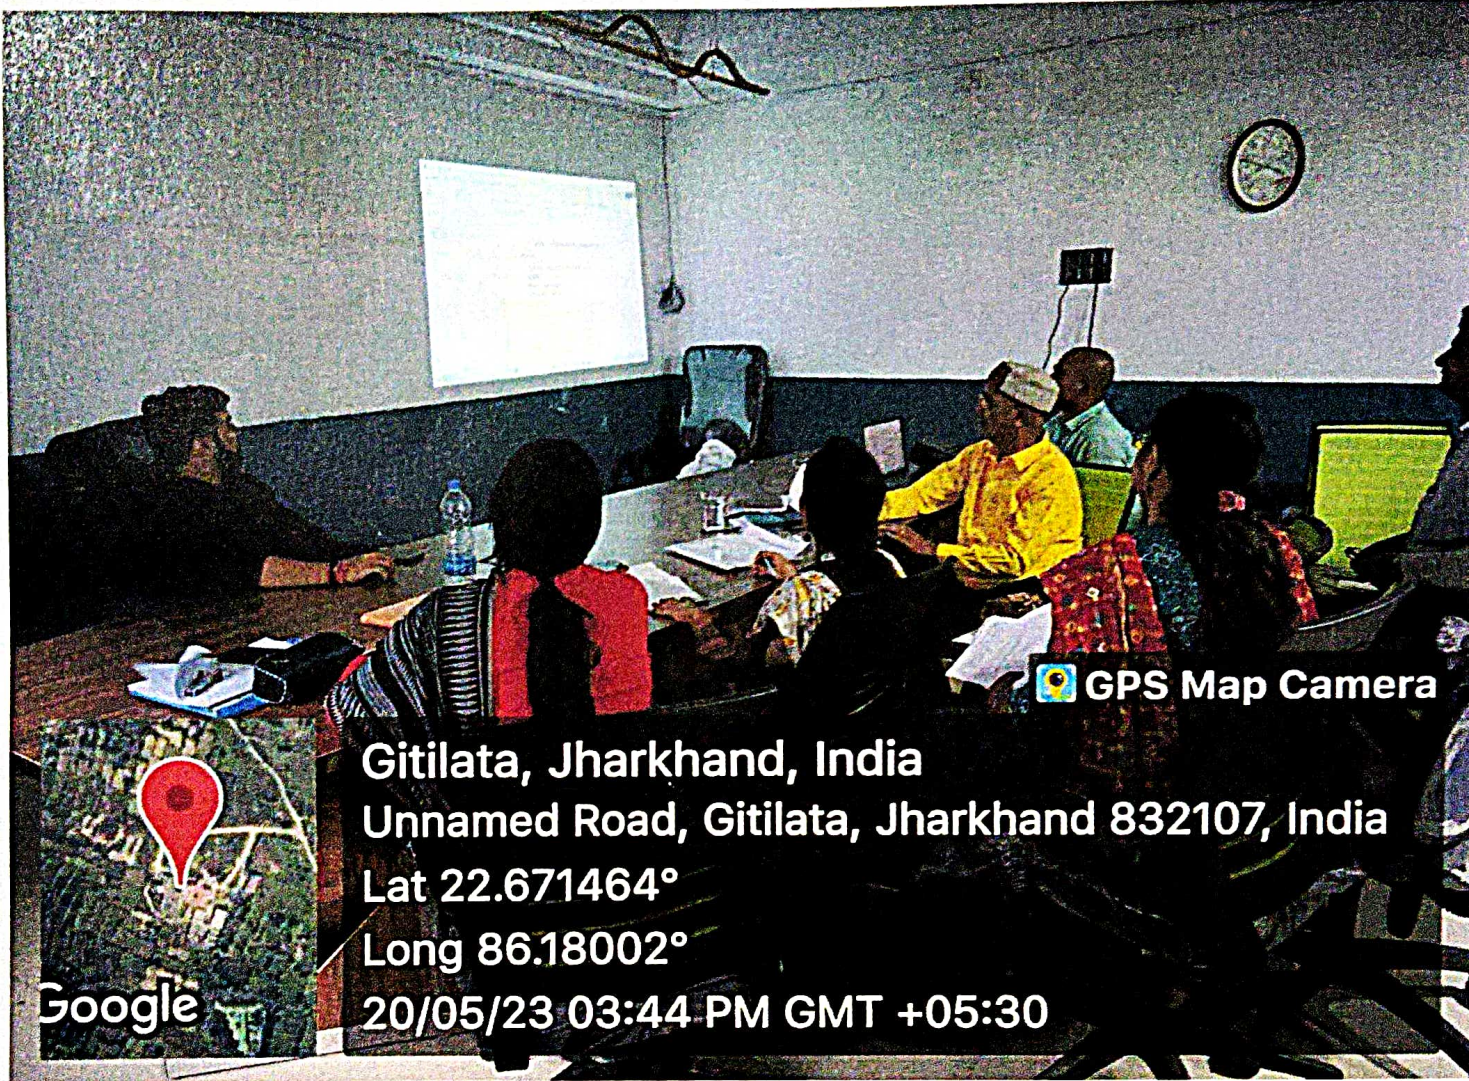

RAMBHA COLLEGE OF EDUCATION

MANAGED BY : RAMBHA SOCIAL WORK & EDUCATIONAL TRUST

STAFF MEETING

 GPS Map Camera

Gitilata, Jharkhand, India

Unnamed Road, Gitilata, Jharkhand 832107, India

Lat 22.671464°

Long 86.18002°