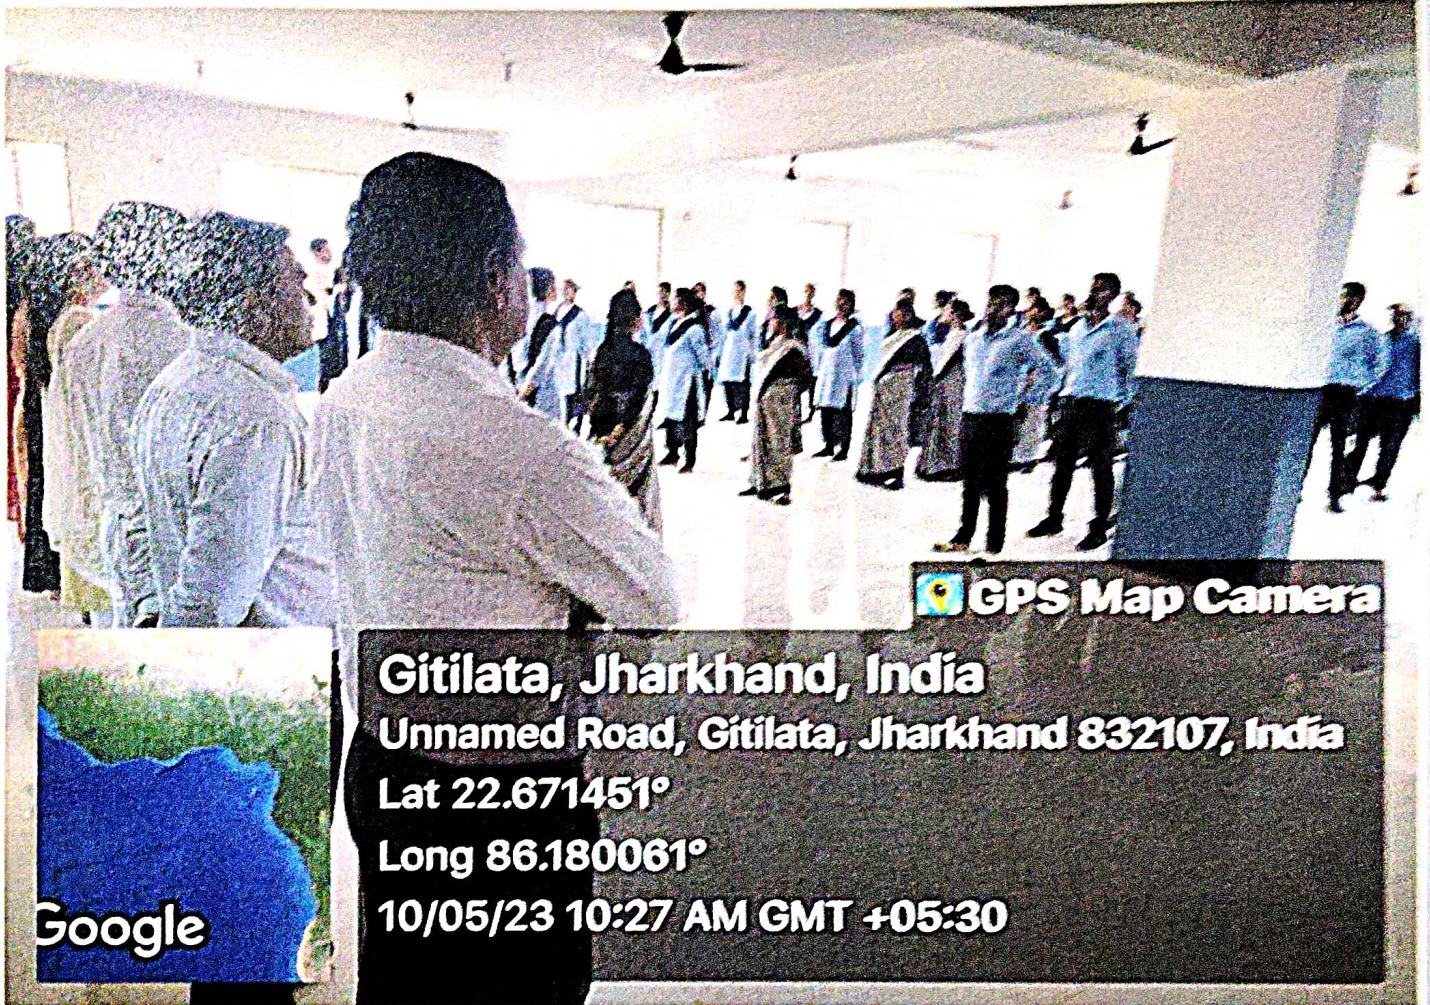

RAMBHA COLLEGE OF EDUCATION

MANAGED BY : RAMBHA SOCIAL WORK & EDUCATIONAL TRUST

MORNING PRAYER

GPS Map Camera

Gitilata, Jharkhand, India

Unnamed Road, Gitilata, Jharkhand 832107, India

Lat 22.671451°

Long 86.180061°