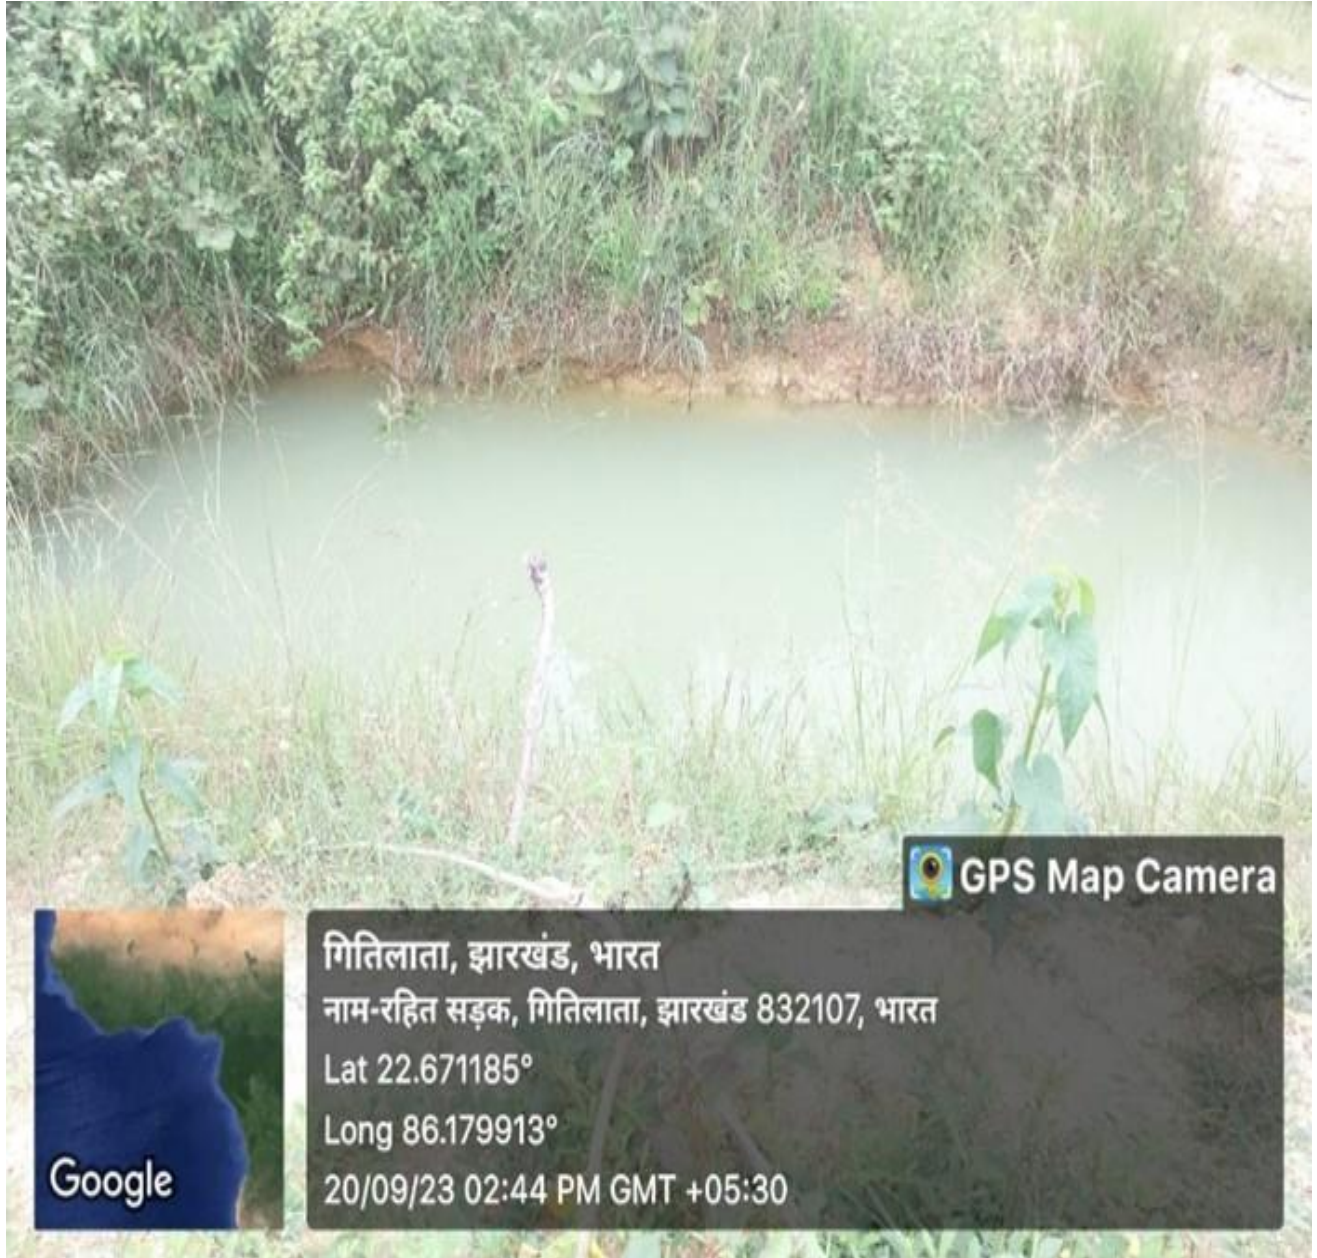

RAMBHA COLLEGE OF EDUCATION

MANAGED BY : RAMBHA SOCIAL WORK & EDUCATIONAL TRUST

GPS Map Camera

गितिलाता, झारखंड, भारत
नाम-रहित सड़क, गितिलाता, झारखंड 832107, भारत
Lat 22.671185°
Long 86.179913°
20/09/23 02:44 PM GMT +05:30

Google

Principal
Rambha College of Education
Gitalata, JSR-832107

9102999123, 9102999124

contact.rambha@gmail.com

rambhacollege.in

AT + P.O. - GITILATA, P.S. - POTKA, EAST SINGHBHUM, 832107, JHARKHAND